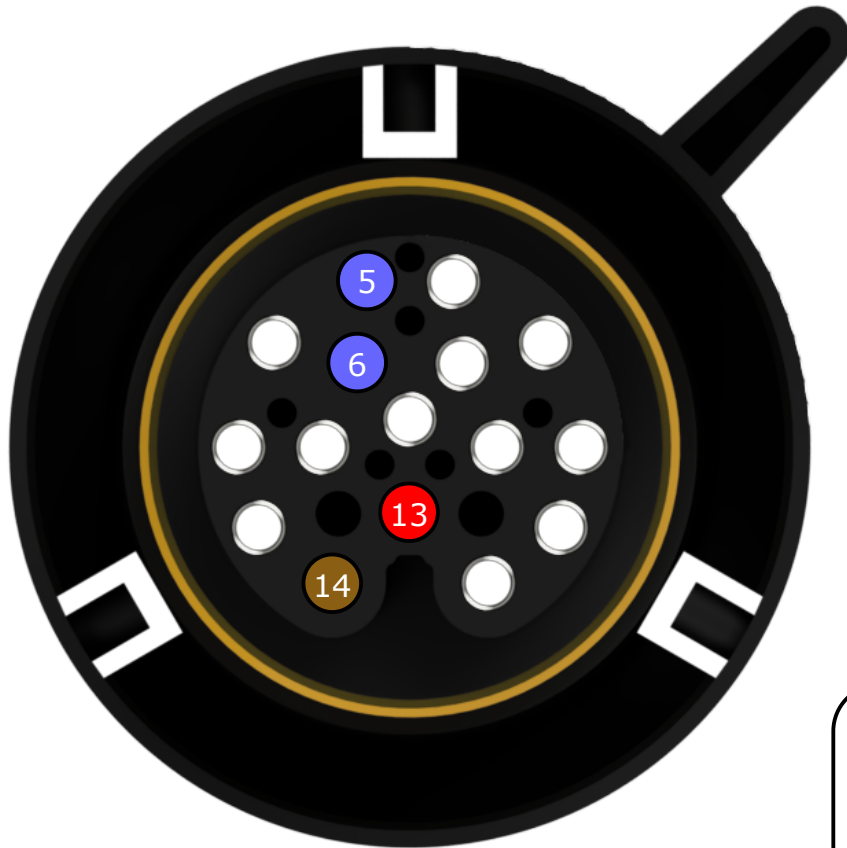

# 8HP Connector

Female 8HP Transmission Connector, wired in the harness.

Front view (looking into connector).

- 5** PTCAN HI
- 6** PTCAN LO
- 9** WUP
- 13** +12V
- 14** GND

# Shifter Connector

Female Shifter (GWS) Connector, wired in the harness.

Front view (looking into connector).

- 3** PTCAN LO
- 4** PTCAN HI
- 8** WUP
- 8** GND
- 10** +12V

# OBD Connector

Female OBD Connector, wired in the harness.

Front view (looking into connector).

- 4** GND
- 5** GND
- 6** CAN HI
- 14** CAN LO
- 16** +12V