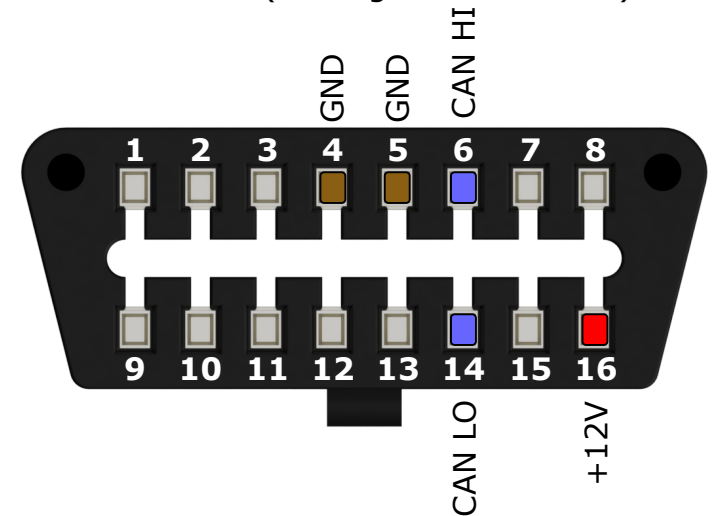

# 8HP Connector

Female 8HP Transmission Connector, wired in the harness.

Front view (looking into connector).

- 5** PTCAN HI
- 6** PTCAN LO
- 9** WUP
- 13** +12V
- 14** GND

# Shifter Connector

Female Shifter (GWS) Connector, wired in the harness.

Front view (looking into connector).

- 3** PTCAN LO
- 4** PTCAN HI
- 8** WUP
- 8** GND
- 10** +12V

# OBD Connector

Female OBD Connector, wired in the harness.

Front view (looking into connector).

- 4** GND
- 5** GND
- 6** CAN HI
- 14** CAN LO
- 16** +12V