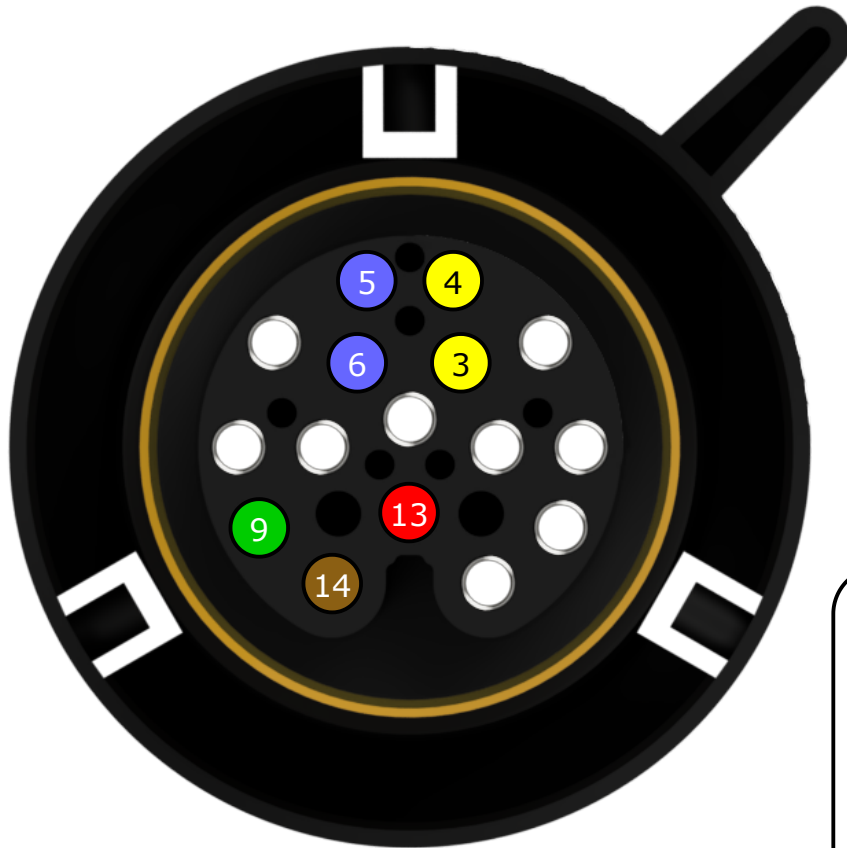

8HP Connector

Female 8HP Transmission Connector, wired in the harness.

Front view (looking into connector).

- 3** PTCAN2 LO
- 4** PTCAN2 HI
- 5** PTCAN1 HI
- 6** PTCAN1 LO
- 9** WUP
- 13** +12V
- 14** GND

Shifter Connector

Female Shifter (GWS) Connector, wired in the harness.

Front view (looking into connector).

- PTCAN1 LO
- PTCAN1 HI
- PTCAN2 LO
- PTCAN2 HI
- WUP
- GND
- +12V

OBD Connector

Female OBD Connector, wired in the harness.

Front view (looking into connector).