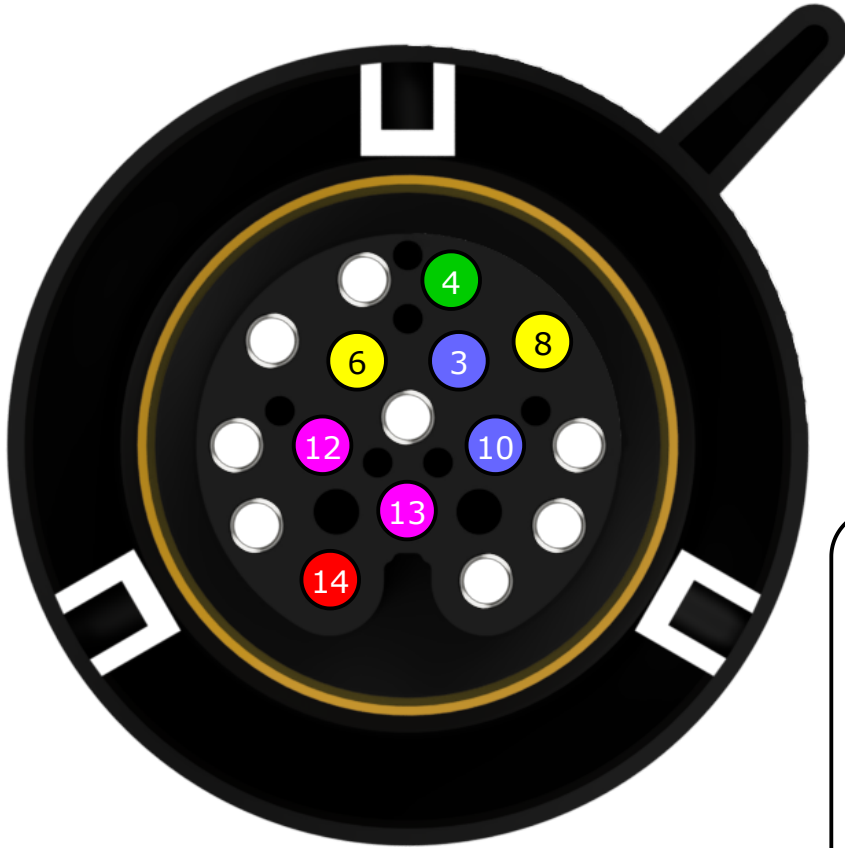

DCT Connector

Female DCT Transmission Connector, wired in the harness.

Front view (looking into connector).

- 10** PTCAN1 HI
- 3** PTCAN1 LO
- 8** PTCAN2 HI
- 6** PTCAN2 LO
- 4** WUP
- 14** +12V
- 13** PLOCK
- 12** PLOCK

Shifter Connector

Female Shifter (GWS) Connector, wired in the harness.

Front view (looking into connector).

- 1** PTCAN1 LO
- 2** PTCAN1 HI
- 3** PTCAN2 LO
- 4** PTCAN2 HI
- 5** WUP
- 6** GND
- 7** GND
- 8** GND
- 9** GND
- 10** +12V

OBD Connector

Female OBD Connector, wired in the harness.

Front view (looking into connector).